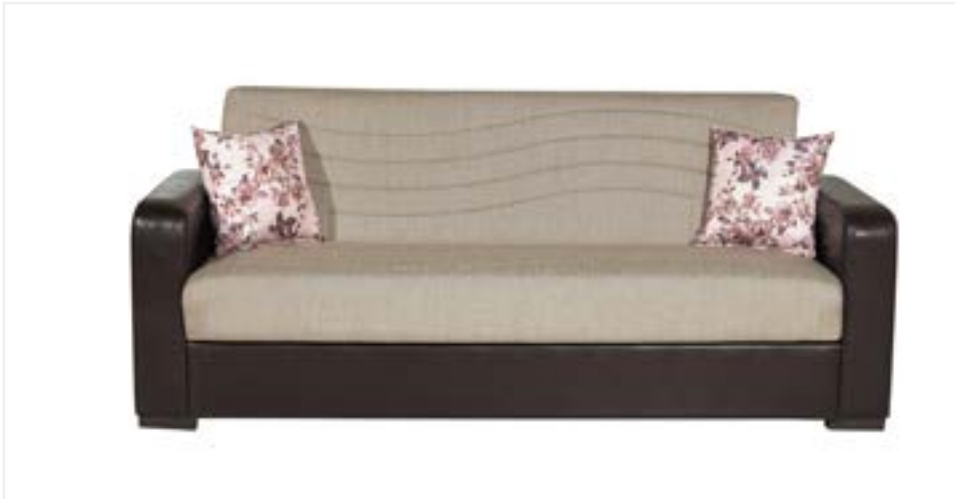

RIVER SOFABED

LENGTH	213 CM	INSIDE	SPRING
WIDTH	86 CM	FABRIC	INTERNO/SOFT
HEIGHT	85 CM	BACK SIDE	BUCKRAM
SEAT HEIGHT	45 CM	CBM	0,79
BACK	45 CM	TRUCK QTY	104 PCS
SEAT	55 CM	40 HC QTY	96 PCS
BED SIZE	105x179 CM